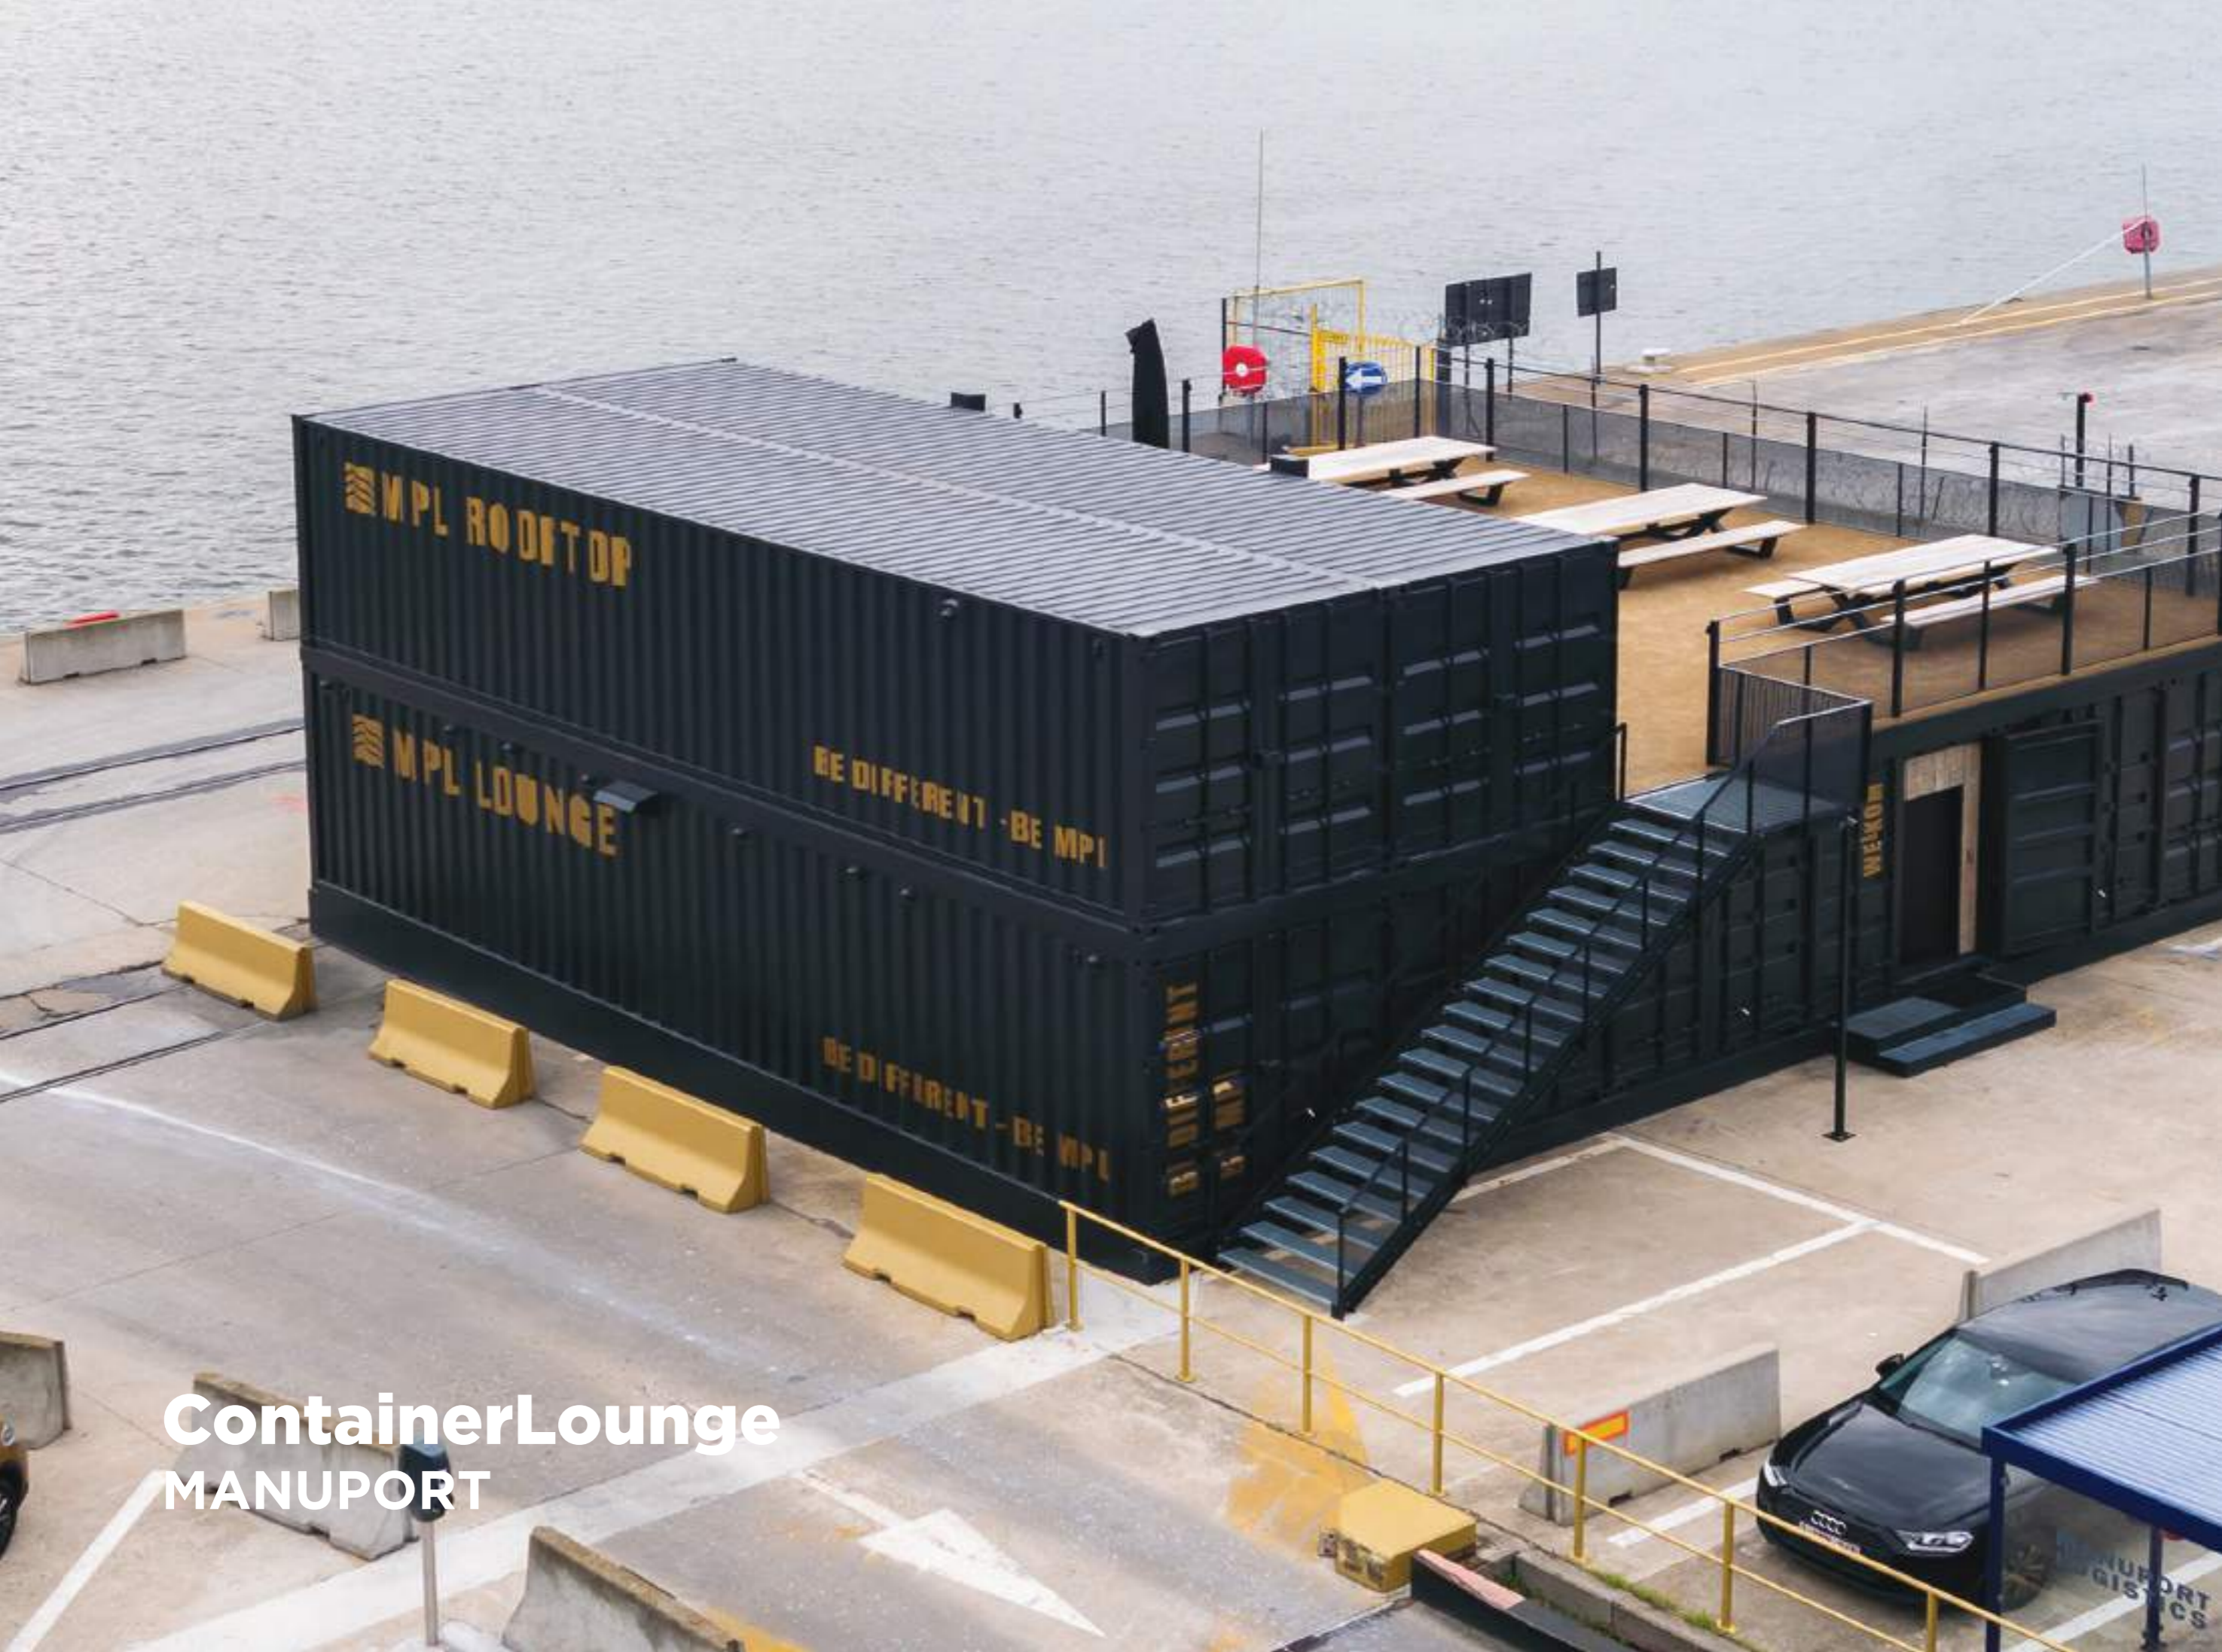

**ContainerLounge en -Bar**  
Antwerpen

**ContainerLounge**  
**SANTORINI**

**ContainerLounge**  
CORFURINI

**ContainerOffice**  
**Willebroek**

**ContainerLounge**  
MANUPORT

**ContainerPool en -Office**  
**Waregem**

# THE BOX

**ContainerBistro, -Bar en -Boutique**  
**EuroParcs Kohnenhof**

**ContainerVenue**  
T'île Malines

A dark grey, corrugated metal container garden house is the central focus. It features a large door on the left side with a silver handle and a small, rectangular window on the right side. The container is situated outdoors, with a concrete deck area in front of it. To the right, there is a small table with a white lamp and a green chair. In the foreground, there are several potted plants, including a small tree and some grasses. The background shows a blue sky with white clouds and green trees.